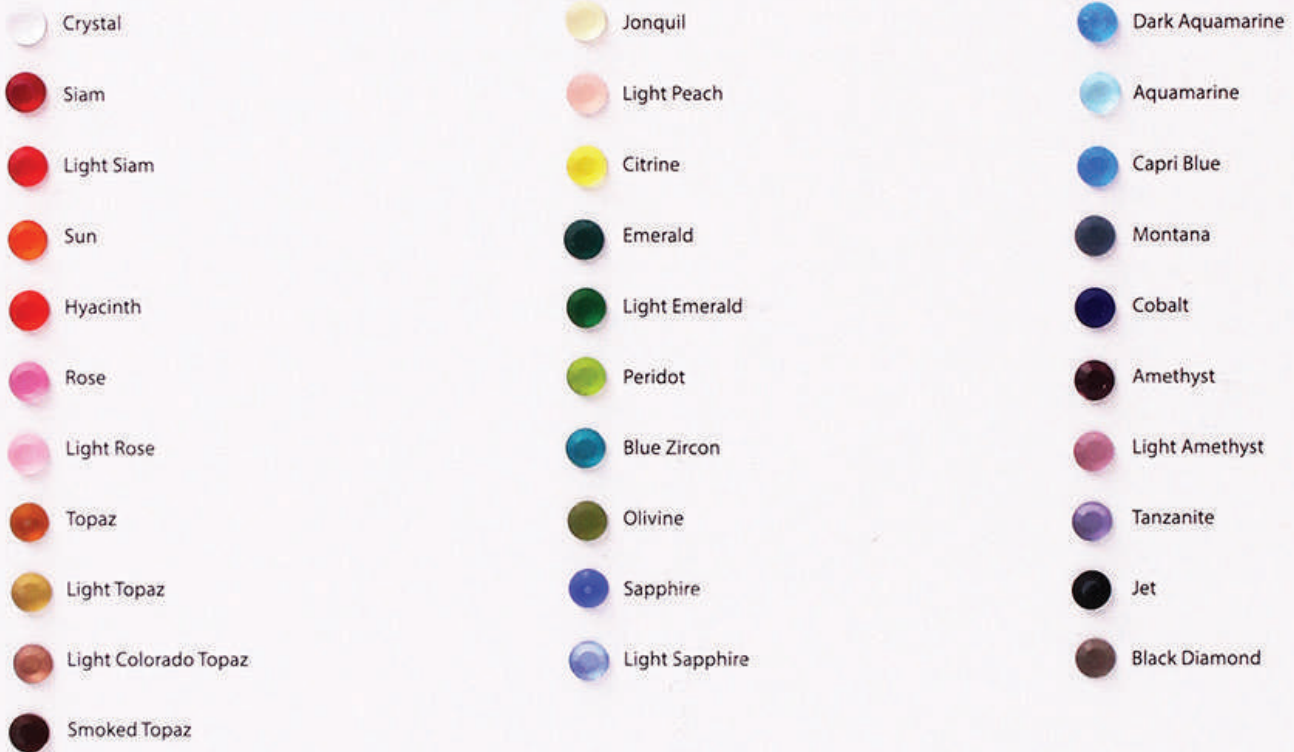

Coated Colours

Crystal AB	Sun AB	Velvet 210	Brown Flare 215	Crystal Cosmojet 220
Topaz AB	Fuchsia AB	Apricot 211	Labrador 216	
Lt.Rose AB	Iridescent Green	Vitroil Medium 212	Sapphire Hematite 217	
Lt.Siam AB	RG 209	Aurum 213	Crystal Hematite 218	
Rose AB	Rose Gold 205	Honey 214	Jet Hematite 219	

**If there is no stock, MOQ is needed*

SPECIAL RHINESTONES

FROSTED RHINESTONES

Sizes

Colours

RING HOT-FIX STONES

Sizes

Colours

RHINESTUDS

Sizes

Colours

*Slight color deviations are unavoidable

Rhinestud Shapes

*All colours except "FU" (Neon Colours) are available in shapes

HALFROUND DOMESTUDS

Sizes

Colours

 Silver DO-0101	 Light Gold DO-0111	 Cobalt Violet DO-0121	 Matte Lime DO-0140	 Hawaiian Blue PD-158
 Light Blue DO-0104	 Gold DO-0114	 Light Gray DO-0124	 Matte Black DO-0143	 Ash Violet PD-0160
 Blue DO-0107	 Classic Beige DO-0117	 Gray DO-0127	 Matte Classic Beige DO-0132	 Mint Green PD-0159
 Dark Blue DO-0110	 Cooper DO-0120	 Dark Gray DO-0130	 Matte Cooper DO-0135	 Peach Orange PD-0156
 Sky Blue DO-0113	 Dorado DO-0123	 Fluo Yellow FU-0108	 Matte Gray DO-0138	
 Dark Sky Blue DO-0116	 Light Brown DO-0126	 Fluo Orange FU-0109	 Matte Pink DO-0141	
 Lavender DO-0119	 Brown DO-0129	 Fluo Pink FU-0110	 Matte Orange DO-0144	
 Light Purple DO-0122	 Light Pink DO-0103	 Fluo Dark Blue FU-0111	 Matte Light Brown DO-0133	
 Purple DO-0125	 Pink DO-0106	 Fluo Green FU-0112	 Matte Brown DO-0136	
 Black DO-0128	 Rose Pink DO-0109	 Fluo Magenta Pink FU-0113	 White DO-0139	
 Lemon Deep DO-0102	 Orange DO-0112	 Matte Silver DO-0131	 Matte Light Purple DO-0142	
 Lime DO-0105	 Red DO-0115	 Matte Light Gold DO-0134	 Sweet Pink PD-0157	
 Green DO-0108	 Red Violet DO-0118	 Matte Gold DO-0137	 Lemon Yellow PD-0155	