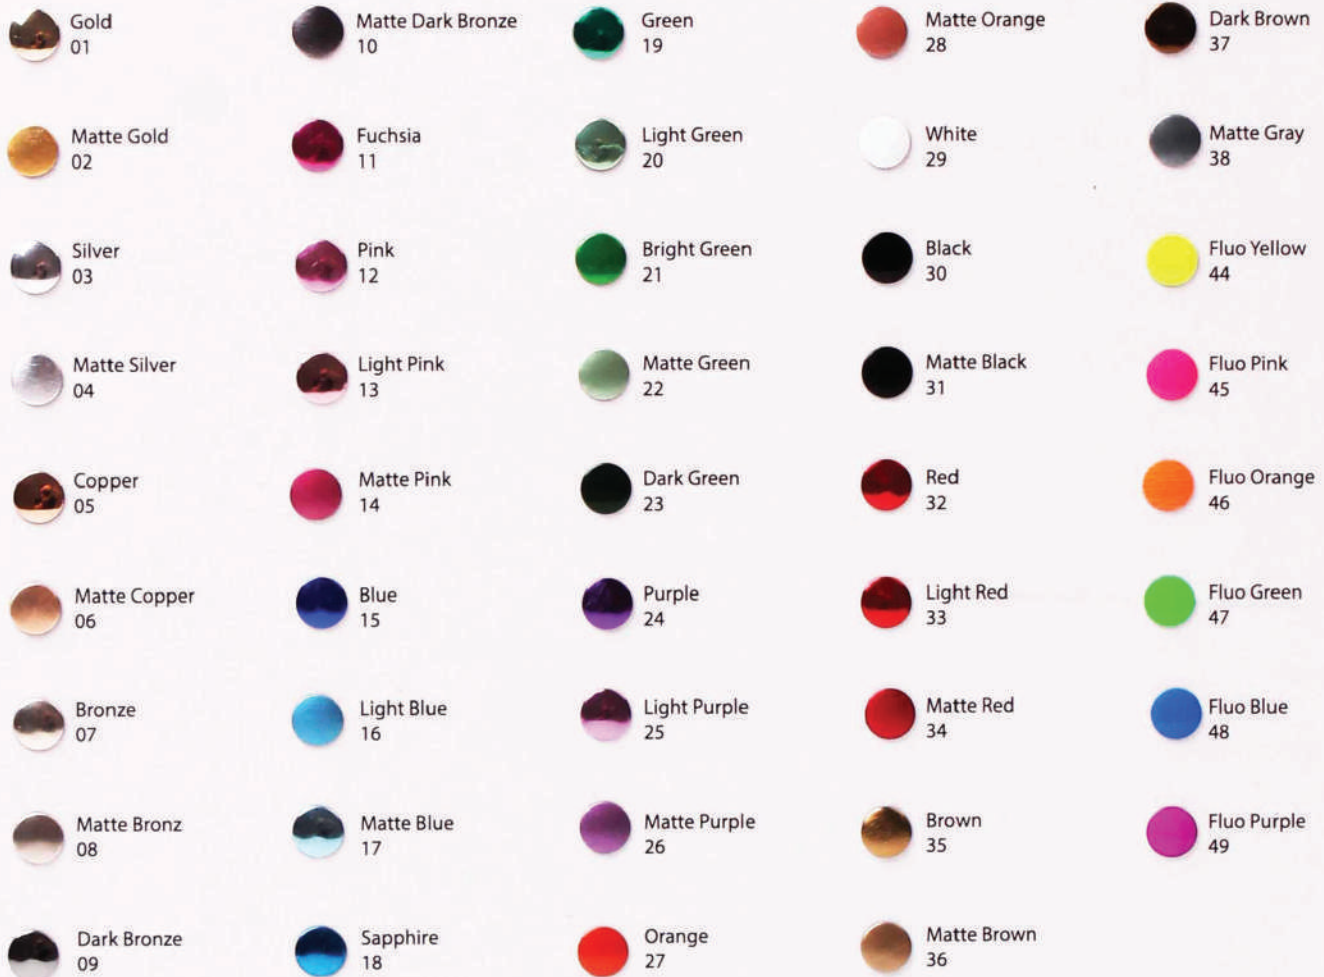

NAILHEAD HOT-FIX COLOURS

NAILHEAD COLOURS

*Shapes can be chosen from nailhead hot-fix / shapes&sizes