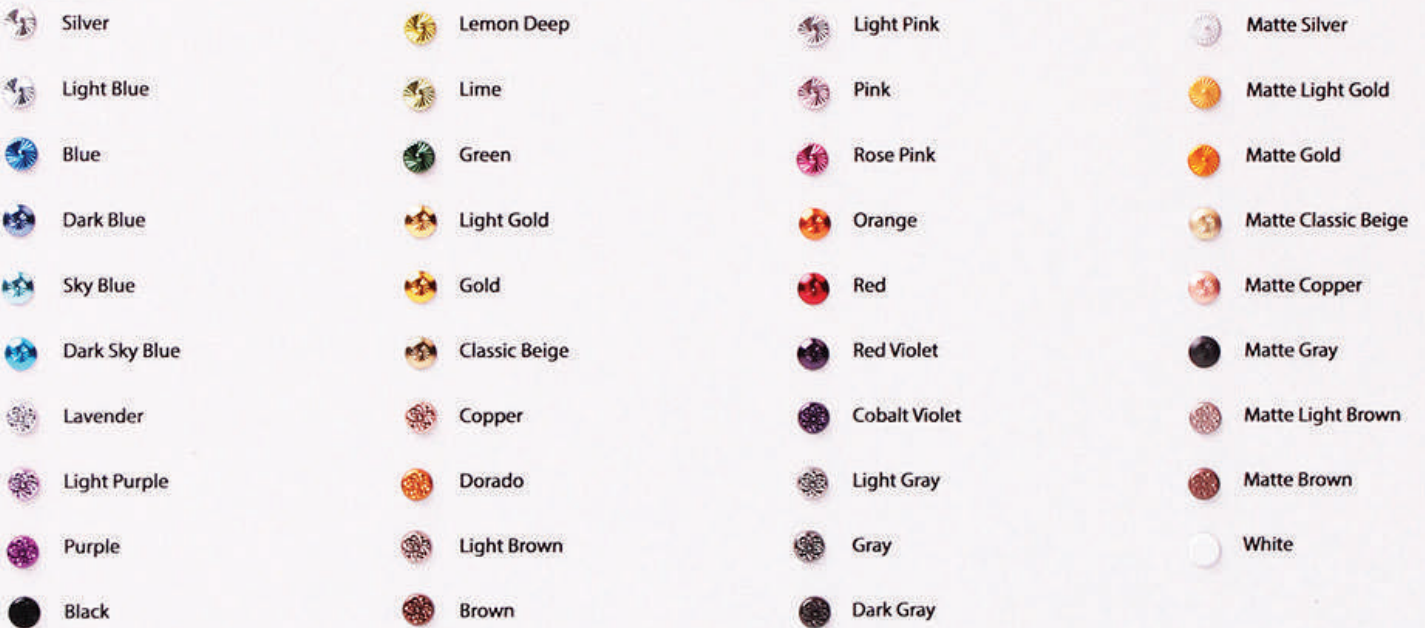

SPECIAL METALS

SPIN / FLOWER / CRAFT HOT-FIX METALS

Sizes

Colours

LASER METALS

Colours

Metal Laser Sizes

Magic Whirl Sizes

Metal Laser Shapes

Laser Metals AB Sizes

Full Cut Sizes

Center Whirl Sizes